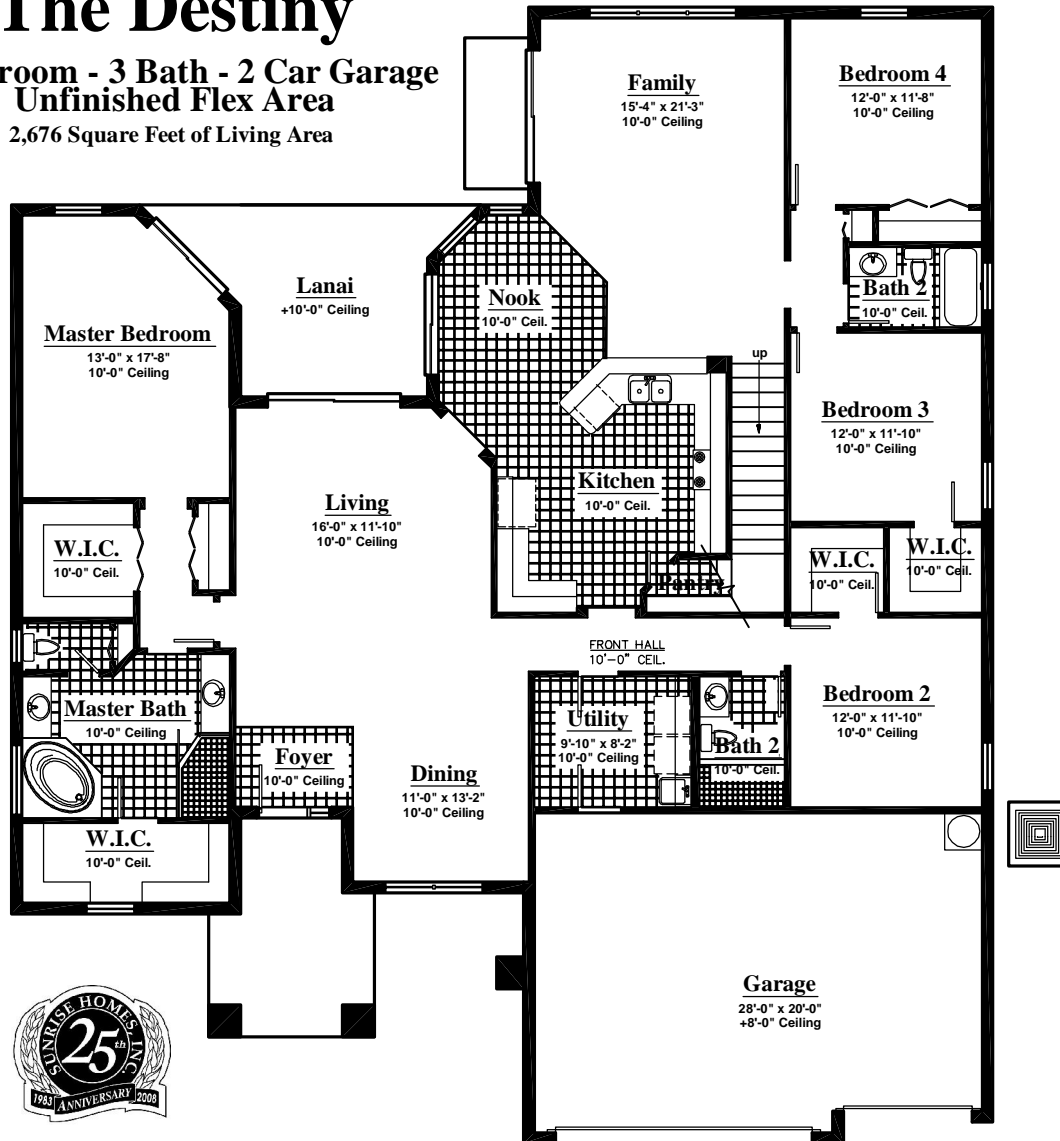

SECOND FLOOR

The Destiny

4 Bedroom - 3 Bath - 2 Car Garage
Unfinished Flex Area
 2,676 Square Feet of Living Area

Plans & dimensions are approximate and subject to change without notice.
 Copyright © 2008 Kaiser Homes, Inc. All rights reserved.

FIRST FLOOR