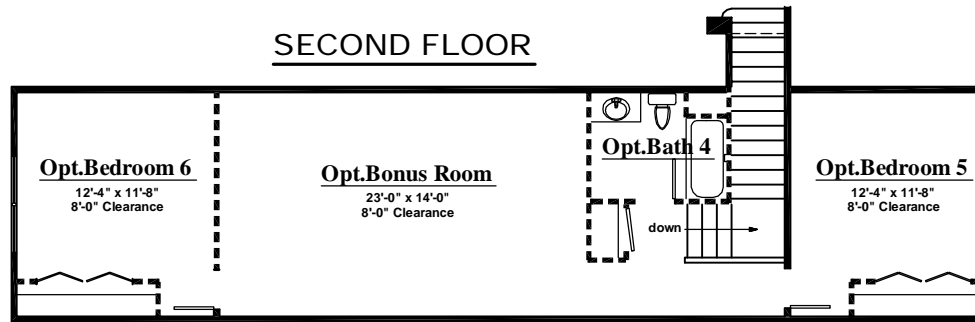

SECOND FLOOR

The Destiny

4 Bedroom - 3 Bath - 2 Car Garage
Unfinished Flex Area
 2,676 Square Feet of Living Area

Plans & dimensions are approximate and subject to change without notice.
 Copyright © 2008 Kaiser Homes, Inc. All rights reserved.

FIRST FLOOR