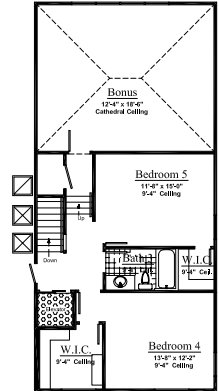

Living Level - Second Floor