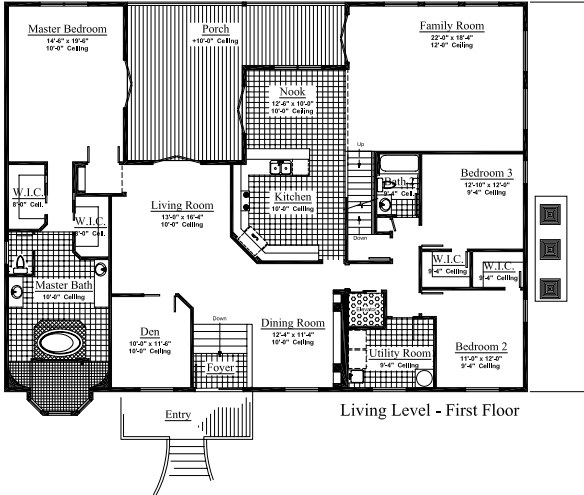

Ground Floor

Living Level - First Floor