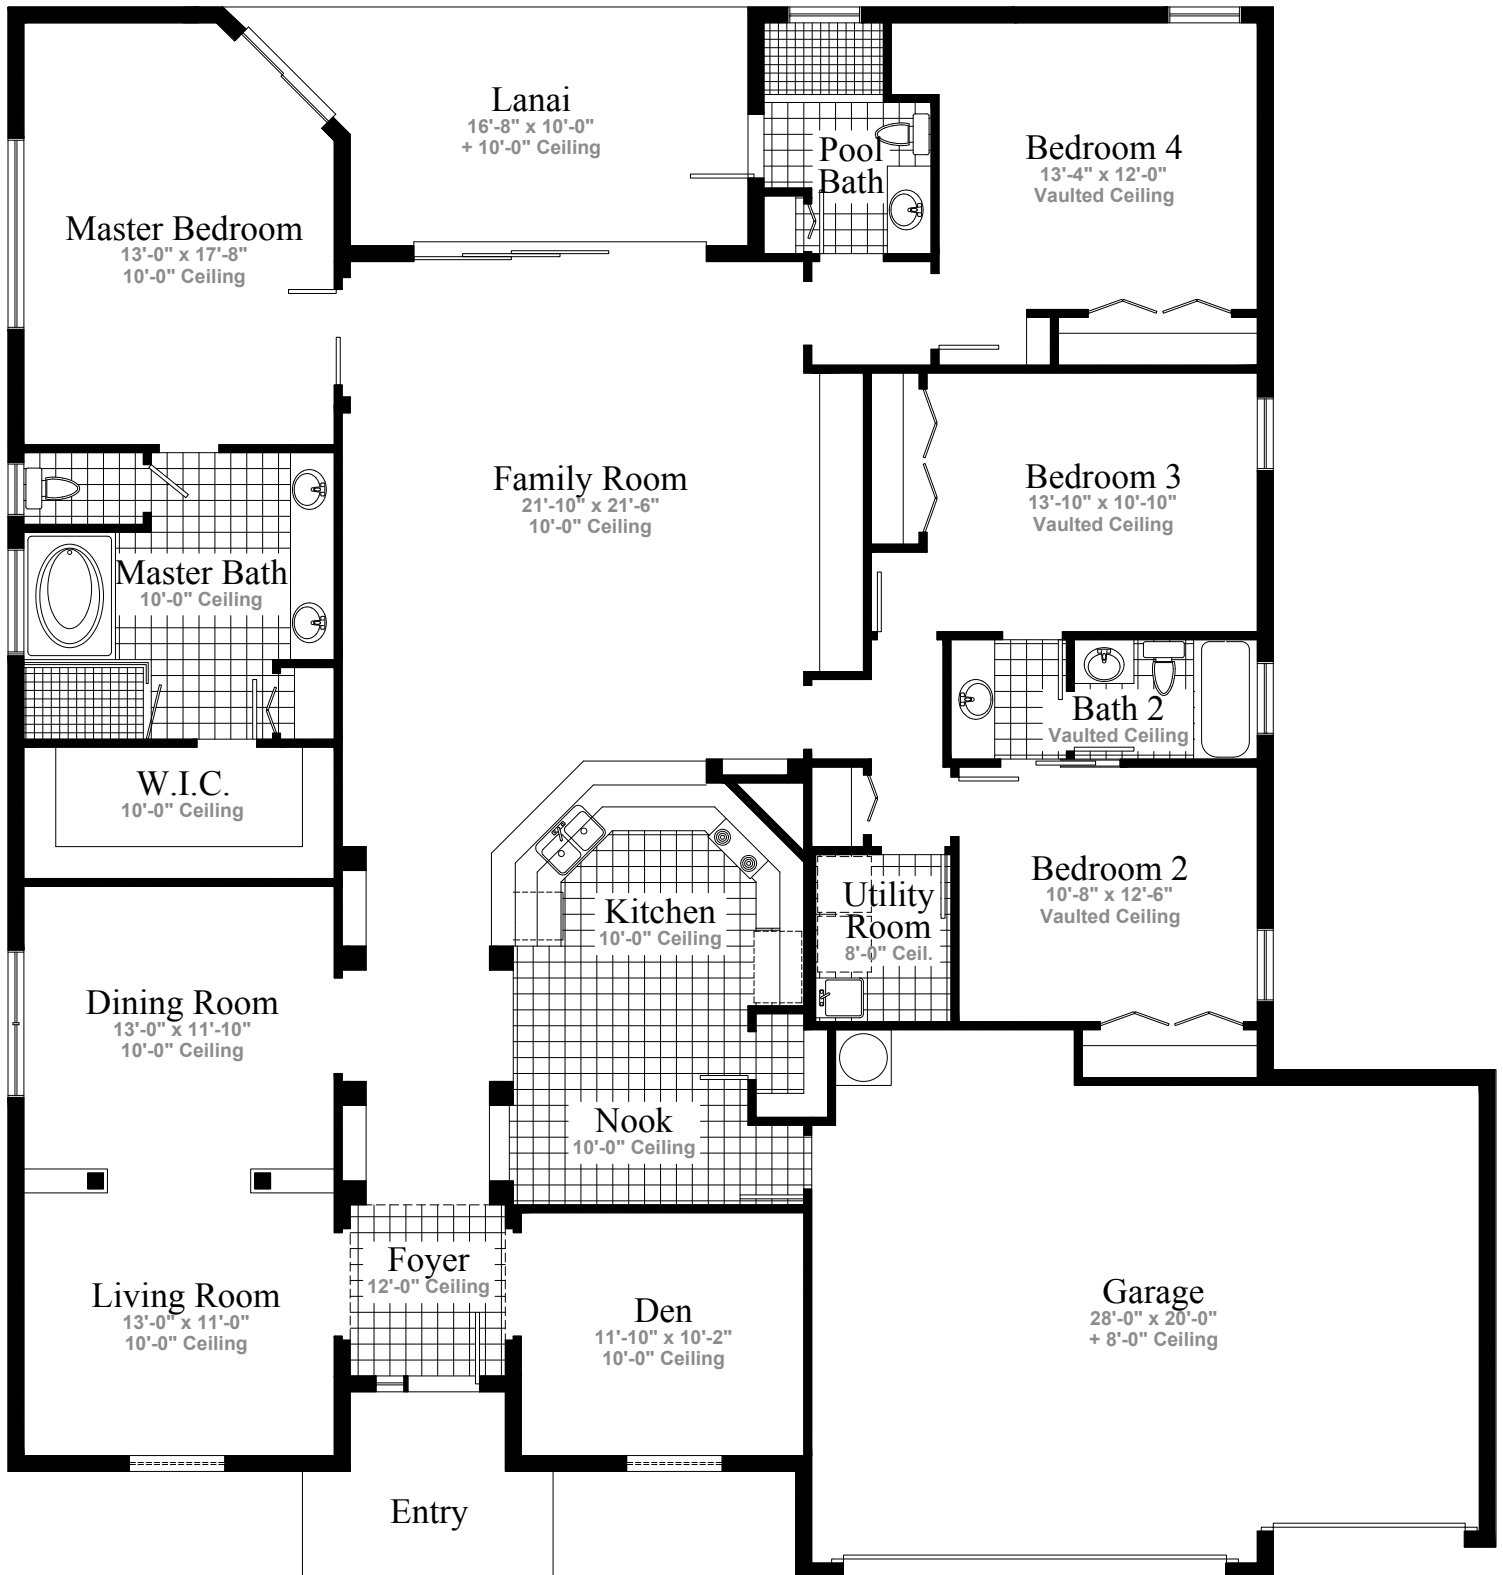

Sebring III

4 Bedroom - Den - 3 Bath - 3 Car Garage
2,714 Square Feet of Living Area

Plans & dimensions are approximate and subject to change without notice.
Copyright 2007, Sunrise Homes, Inc. All rights reserved.
Lic. # GCG038600