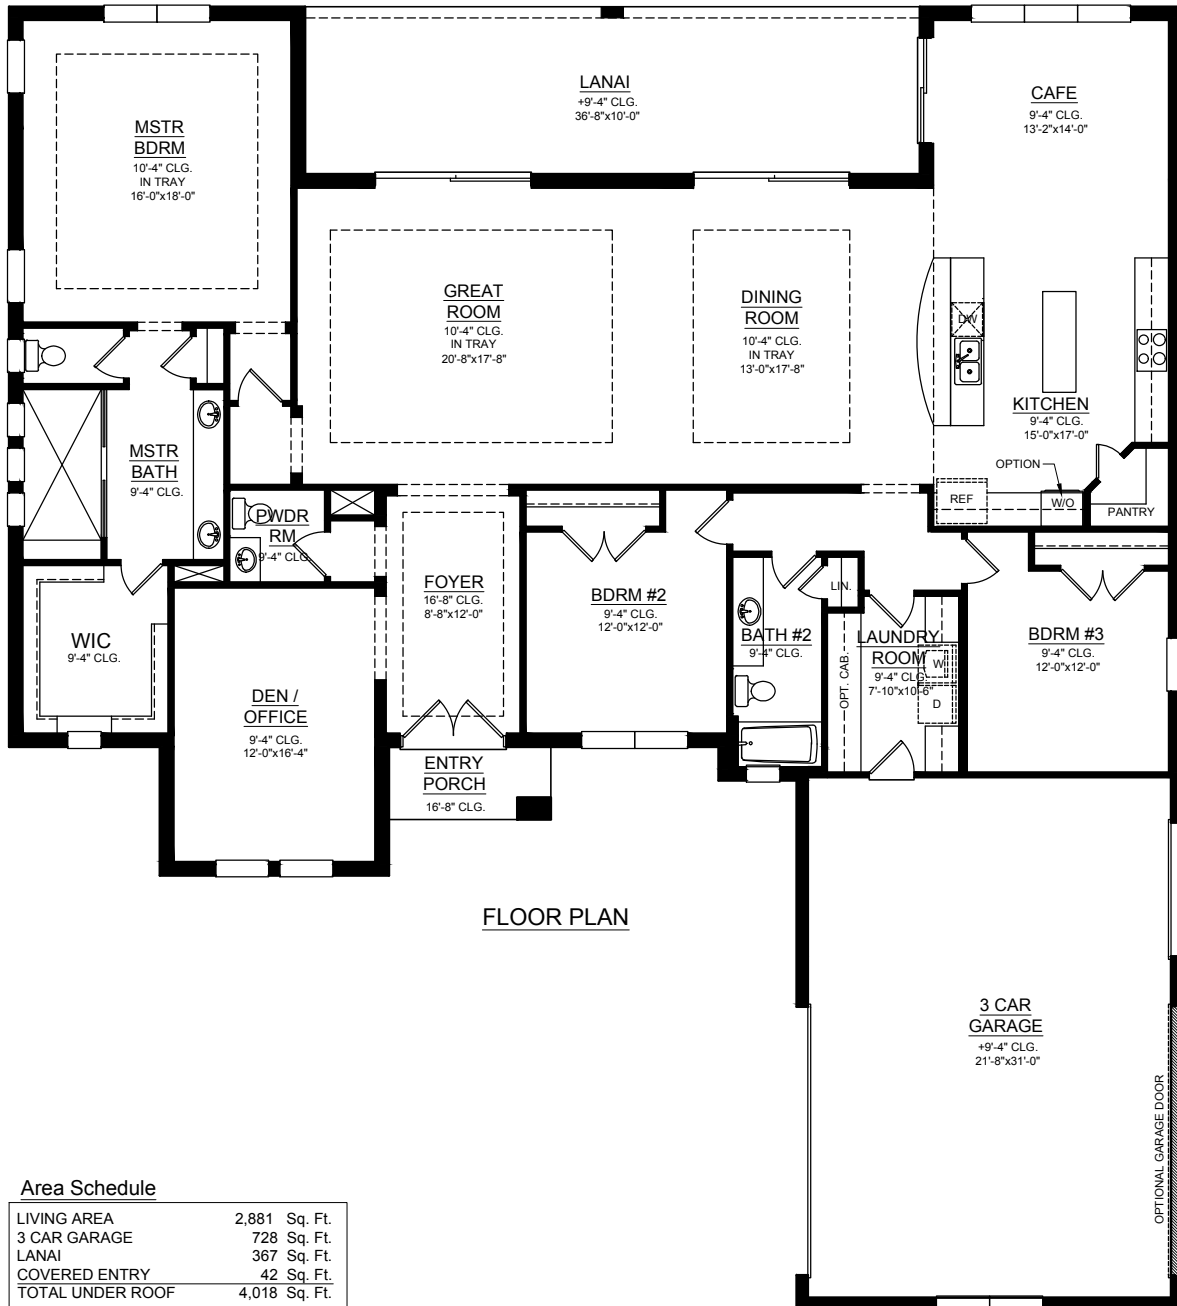

SH

The MORELLO

COPYRIGHT 2018 / SUNRISE HOMES, INC. / ALL RIGHTS RESERVED / ALL DIMENSIONS ARE APPROXIMATE