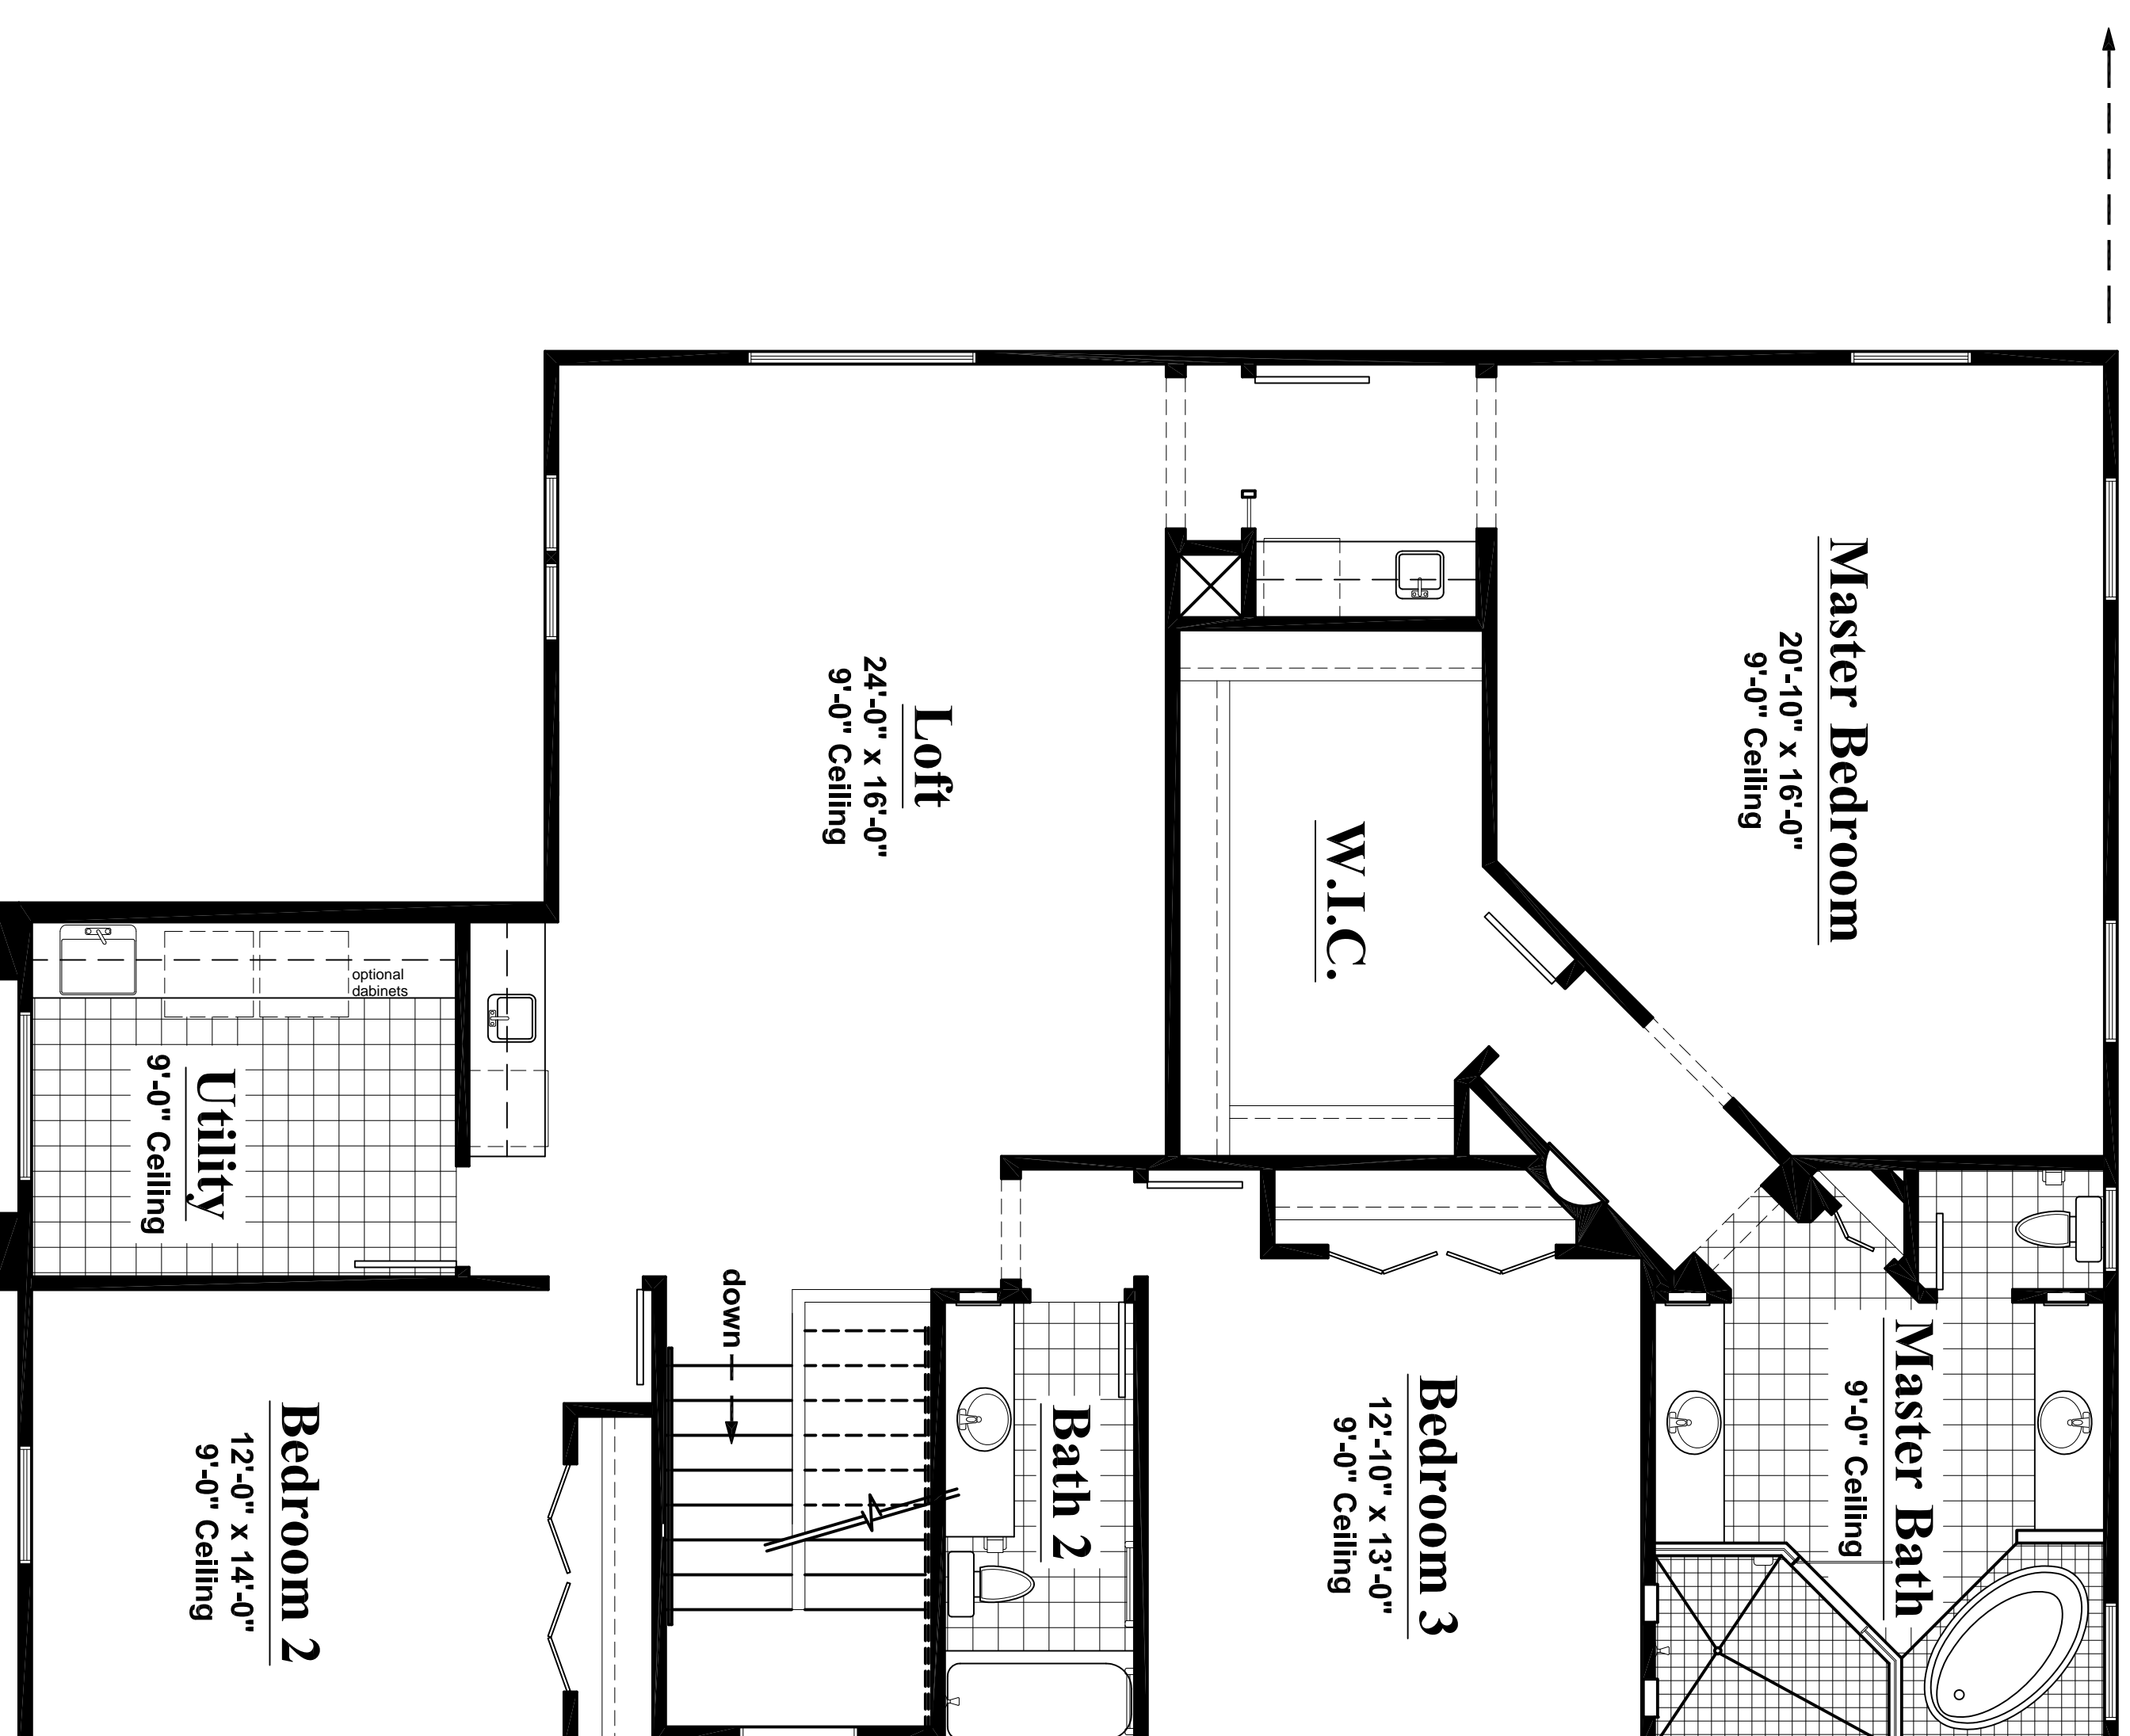

The Summit

4 Bedroom - 4.5 Bath - 3 Car Garage
4,271 Square Feet of Living Area

Second Floor