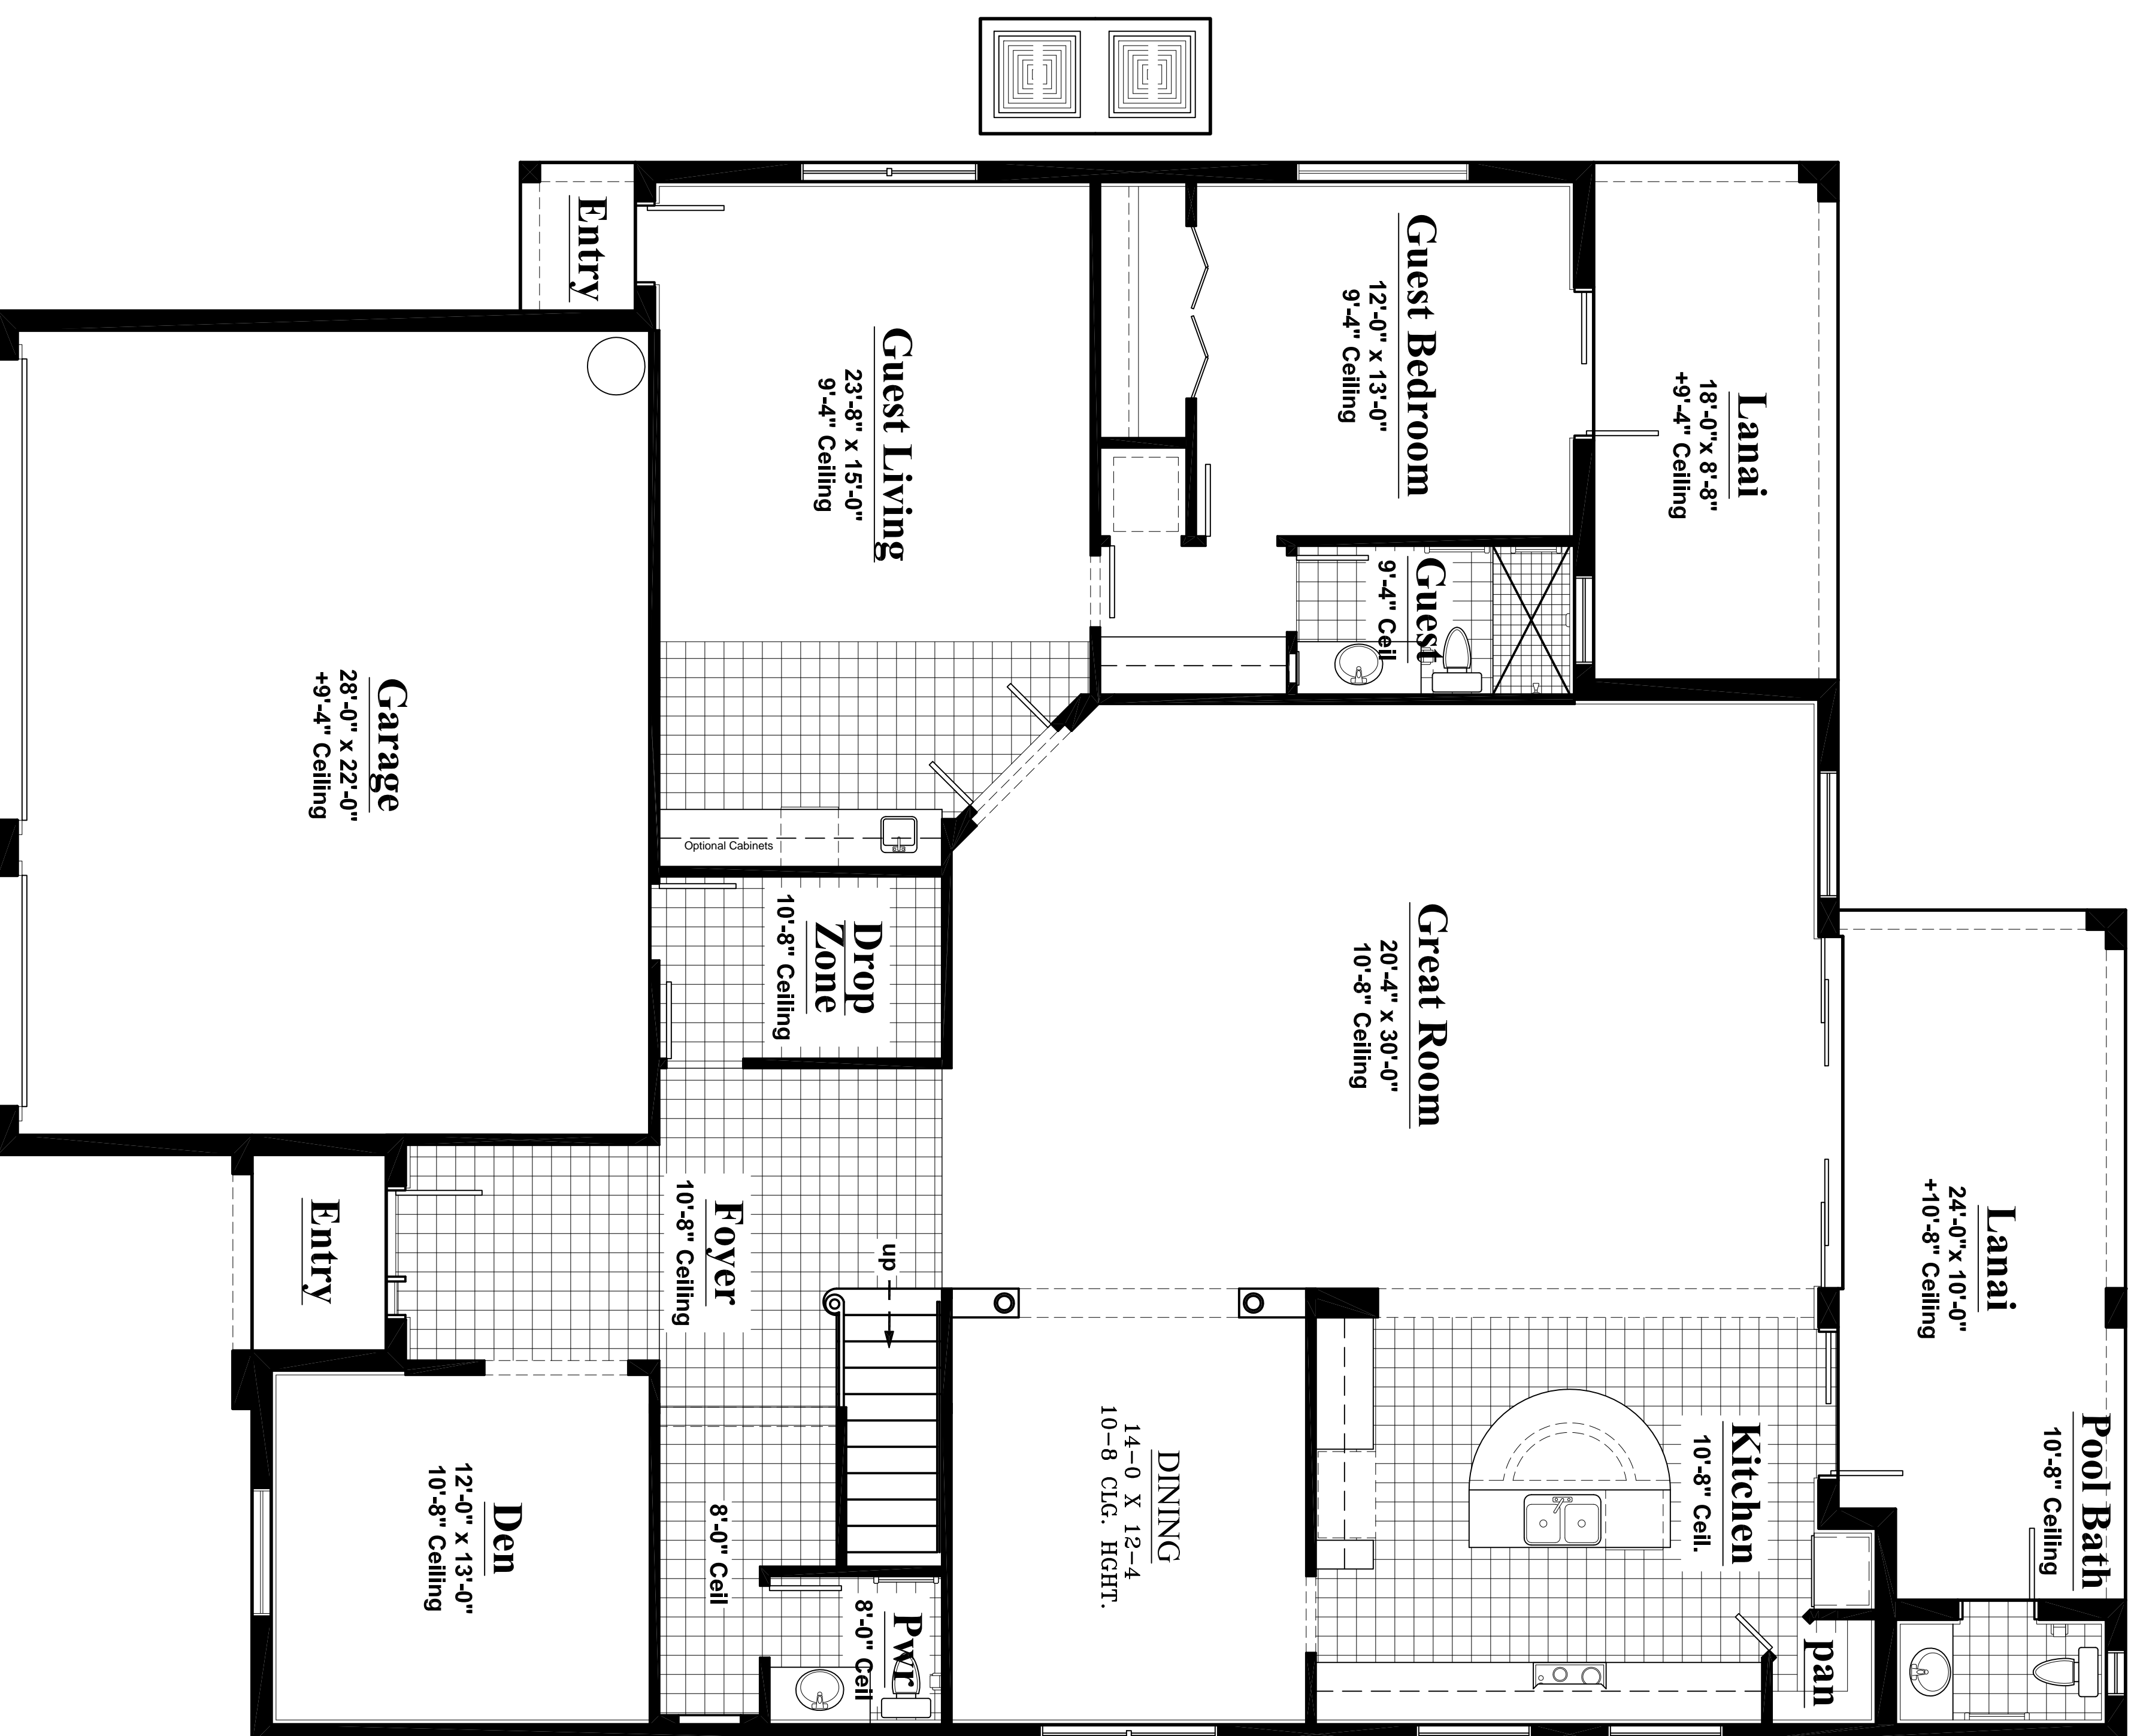

The Summit

4 Bedroom - 4.5 Bath - 3 Car Garage
4,271 Square Feet of Living Area

Second Floor