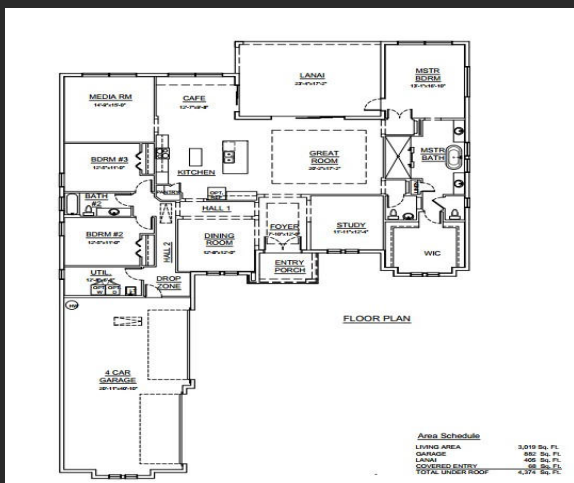

QUICK MOVE-IN HOMES

CONTACT US FOR AVAILABILITY

THE MONTALTO AT LAKE TOSCANA

HOME SPECIFICATIONS

Price:
Beds:
Baths:
Area:
MLS:

Square footage numbers are approximate and are subject to change without notice.